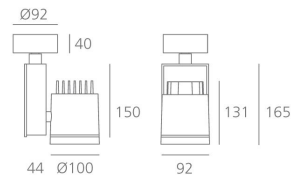

Dimensions

LAMP

IP20

ELECTRICAL

Starter:	Electronics integrated
Voltage:	220V-240V