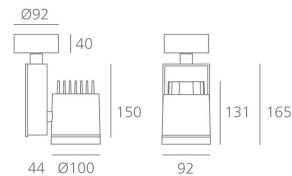

Dimensions

OPTICS

Emission: Accent Lighting

DIMENSIONS

Length:	(cm) 9.2
Height:	(cm) 16.5
Depth:	(cm) 4.4
Cutout width:	(cm) 10
Inclination:	$-90+90$
Rotation:	355
Cutout shape:	
Weight:	1.7
Glow Wire Test:	850 °

LAMPS INCLUDED

Category:	LED
Watt:	19
Typology:	Led
Color Rendering:	1b
Color temperature (K):	3000

LAMP

IP20

ELECTRICAL

Starter:	Electronics integrated
Voltage:	220V-240V