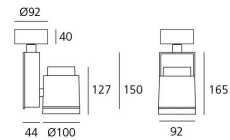

Dimensions

LAMP

ELECTRICAL

Transformer availability:	Integrated
Transformer voltage:	20-60W
Emergency availability:	Dimmable by trailing or leading edge external dimmers.
Voltage:	220V-240V