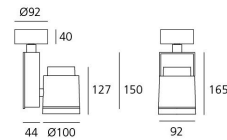

Dimensions

LAMP

ELECTRICAL

Transformer availability:	Integrated
Transformer voltage:	20-60W
Emergency availability:	Dimmable by trailing or leading edge external dimmers.
Voltage:	220V-240V