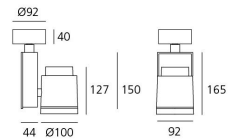

Dimensions

LAMP

ELECTRICAL

Transformer availability:	Integrated
Transformer voltage:	20-60W
Emergency availability:	Dimmable by trailing or leading edge external dimmers.
Voltage:	220V-240V