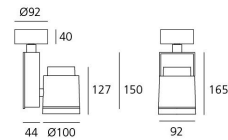

Dimensions

OPTICS

Emission:	Accent Lighting

DIMENSIONS

Length:	(cm) 9.2
Height:	(cm) 16.5
Depth:	(cm) 4.4
Cutout width:	(cm) 10
Inclination:	$-90+90$
Rotation:	355
Cutout shape:	
Weight:	1.6
Glow Wire Test:	850 °

LAMPS NOT INCLUDED

Category:	HALO
Number:	1
Lbs:	Qt12-lp
Watt:	60
Socket:	Gy6.35
Type:	N/s
Colour Rendering:	1a
Colour temperature (K):	3000
Duration (h):	4000

LAMP

ELECTRICAL

Transformer availability:	Integrated
Transformer voltage:	20-60W
Emergency availability:	Dimmable by trailing or leading edge external dimmers.
Voltage:	220V-240V