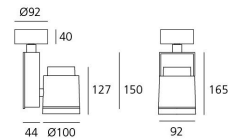

Dimensions

LAMP

IP20

ELECTRICAL

Transformer availability:	Integrated
Transformer voltage:	20-60W
Emergency availability:	Dimmable by trailing or leading edge external dimmers.
Voltage:	220V-240V