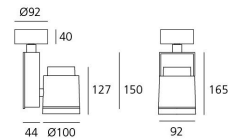

Dimensions

LAMP

ELECTRICAL

Transformer availability:	Integrated
Transformer voltage:	20-60W
Emergency availability:	Dimmable by trailing or leading edge external dimmers.
Voltage:	220V-240V