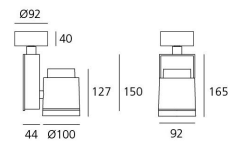

Dimensions

OPTICS

Emission: Accent Lighting

DIMENSIONS

Length:	(cm) 9.2
Height:	(cm) 16.5
Depth:	(cm) 4.4
Cutout width:	(cm) 10
Inclination:	$-90+90$
Rotation:	355
Cutout shape:	
Weight:	1.6
Glow Wire Test:	850 °

LAMP

IP20

ELECTRICAL

Starter:	Electronics integrated
Voltage:	220V-240V

LAMPS NOT INCLUDED

Category:	HQI
Number:	1
Lbs:	HIT-TC-CE
Watt:	70
Socket:	G8.5
Type:	MT/UB-70
Colour Rendering:	80-85
Colour temperature (K):	3000
Duration (h):	12000