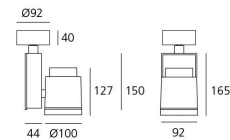

Dimensions

OPTICS

Emission: Accent Lighting

DIMENSIONS

Length:	(cm) 9.2
Height:	(cm) 16.5
Depth:	(cm) 4.4
Cutout width:	(cm) 10
Inclination:	$-90+90$
Rotation:	355
Cutout shape:	
Weight:	1.6
Glow Wire Test:	850 °

LAMPS NOT INCLUDED

Category:	HQI
Number:	1
Lbs:	HIT-TC-CE
Watt:	70
Socket:	G8.5
Type:	MT/UB-70
Colour Rendering:	80-85
Colour temperature (K):	3000
Duration (h):	12000

LAMP

IP20

ELECTRICAL

Starter: Electronics integrated
Voltage: 220V-240V