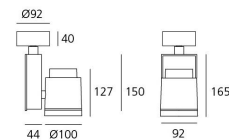

Dimensions

OPTICS

Emission:	Accent Lighting

DIMENSIONS

Length:	(cm) 9.2
Height:	(cm) 16.5
Depth:	(cm) 4.4
Cutout width:	(cm) 10
Inclination:	$-90+90$
Rotation:	355
Cutout shape:	
Weight:	1.6
Glow Wire Test:	850 °

LAMP

IP20

ELECTRICAL

Starter:	Electronics integrated
Voltage:	220V-240V

LAMPS NOT INCLUDED

Category:	HQI
Number:	1
Lbs:	HIT-TC-CE
Watt:	70
Socket:	G8.5
Type:	MT/UB-70
Colour Rendering:	80-85
Colour temperature (K):	3000
Duration (h):	12000