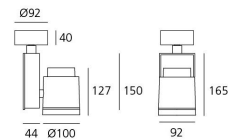

Dimensions

OPTICS

Emission: Accent Lighting

DIMENSIONS

Length:	(cm) 9.2
Height:	(cm) 16.5
Depth:	(cm) 4.4
Cutout width:	(cm) 10
Inclination:	$-90+90$
Rotation:	355
Cutout shape:	
Weight:	1.6
Glow Wire Test:	850°

LAMPS NOT INCLUDED

Category:	HQI
Number:	1
Lbs:	HIT-TC-CE
Watt:	70
Socket:	G8.5
Type:	MT/UB-70
Colour Rendering:	80-85
Colour temperature (K):	3000
Duration (h):	12000

LAMP

IP20

ELECTRICAL

Starter:	Electronics integrated
Voltage:	220V-240V