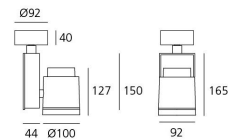

Dimensions

OPTICS

Emission: Accent Lighting

DIMENSIONS

Length:	(cm) 9.2
Height:	(cm) 16.5
Depth:	(cm) 4.4
Cutout width:	(cm) 10
Inclination:	$-90+90$
Rotation:	355
Cutout shape:	
Weight:	1.6
Glow Wire Test:	850 °

LAMPS NOT INCLUDED

Category:	HQI
Number:	1
Lbs:	HIT-TC-CE
Watt:	70
Socket:	G8.5
Type:	MT/UB-70
Colour Rendering:	80-85
Colour temperature (K):	3000
Duration (h):	12000

LAMP

IP20

ELECTRICAL

Starter:	Electronics integrated
Voltage:	220V-240V