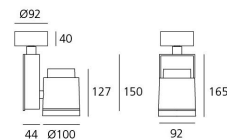

Dimensions

OPTICS

Emission:	Accent Lighting

DIMENSIONS

Length:	(cm) 9.2
Height:	(cm) 16.5
Depth:	(cm) 4.4
Cutout width:	(cm) 10
Inclination:	$-90+90$
Rotation:	355
Cutout shape:	
Weight:	1.6
Glow Wire Test:	850 °

LAMP

IP20

ELECTRICAL

Starter:	Electronics integrated
Voltage:	220V-240V

LAMPS NOT INCLUDED

Category:	HQI
Number:	1
Lbs:	HIT-TC-CE
Watt:	70
Socket:	G8.5
Type:	MT/UB-70
Colour Rendering:	80-85
Colour temperature (K):	3000
Duration (h):	12000