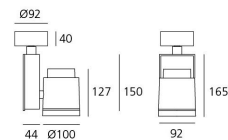

Dimensions

OPTICS

Emission:	Accent Lighting

DIMENSIONS

Length:	(cm) 9.2
Height:	(cm) 16.5
Depth:	(cm) 4.4
Cutout width:	(cm) 10
Inclination:	$-90+90$
Rotation:	355
Cutout shape:	
Weight:	1.6
Glow Wire Test:	850 °

LAMP

IP20

ELECTRICAL

Starter:	Electronics integrated
Voltage:	220V-240V

LAMPS NOT INCLUDED

Category:	HQI
Number:	1
Lbs:	HIT-TC-CE
Watt:	70
Socket:	G8.5
Type:	MT/UB-70
Colour Rendering:	80-85
Colour temperature (K):	3000
Duration (h):	12000