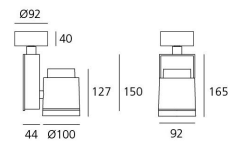

Dimensions

OPTICS

Emission:	Accent Lighting

DIMENSIONS

Length:	(cm) 9.2
Height:	(cm) 16.5
Depth:	(cm) 4.4
Cutout width:	(cm) 10
Inclination:	$-90+90$
Rotation:	355
Cutout shape:	
Weight:	1.6
Glow Wire Test:	850 °

LAMP

IP20

ELECTRICAL

Starter:	Electronics integrated
Voltage:	220V-240V

LAMPS NOT INCLUDED

Category:	HQI
Number:	1
Lbs:	HIT-TC-CE
Watt:	70
Socket:	G8.5
Type:	MT/UB-70
Colour Rendering:	80-85
Colour temperature (K):	3000
Duration (h):	12000