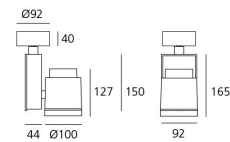

Dimensions

OPTICS

Emission:	Accent Lighting

DIMENSIONS

Length:	(cm) 9.2
Height:	(cm) 16.5
Depth:	(cm) 4.4
Cutout width:	(cm) 10
Inclination:	$-90+90$
Rotation:	355
Cutout shape:	
Weight:	1.6
Glow Wire Test:	850 °

LAMP

IP20

ELECTRICAL

Starter:	Electronics integrated
Voltage:	220V-240V

LAMPS NOT INCLUDED

Category:	HQI
Number:	1
Lbs:	HIT-TC-CE
Watt:	70
Socket:	G8.5
Type:	MT/UB-70
Colour Rendering:	80-85
Colour temperature (K):	3000
Duration (h):	12000