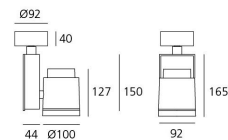

Dimensions

OPTICS

Emission:	Accent Lighting

DIMENSIONS

Length:	(cm) 9.2
Height:	(cm) 16.5
Depth:	(cm) 4.4
Cutout width:	(cm) 10
Inclination:	$-90+90$
Rotation:	355
Cutout shape:	
Weight:	1.6
Glow Wire Test:	850 °

LAMP

IP20

ELECTRICAL

Starter:	Electronics integrated
Voltage:	220V-240V

LAMPS NOT INCLUDED

Category:	HQI
Number:	1
Lbs:	HIT-TC-CE
Watt:	35
Socket:	G8.5
Type:	MT/UB-35
Luminous Flux (lm):	3000
Colour Rendering:	80-85
Colour temperature (K):	3000
Duration (h):	9000