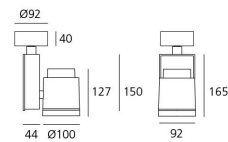

PRODUCT DATA SHEET

Picto 100 Vertical Ceiling - HIT 35W FL - Silver

**DESIGN BY :**

Artemide

MATERIALS :

Aluminium and polyamide

DESCRIPTION :

Series of directional spotlights using high yield hite LED, metal-halide and 12V halogen lamps. Body made from aluminium and injection moulded high-quality polyamide. Choice of 5 colour options. Two design options: with horizontal or vertical power supply unit with small, medium and large size. Optic unit available in 3 sizes: $\varnothing 70\text{mm}$, $\varnothing 100\text{mm}$ and $\varnothing 125\text{mm}$. 2 versions: with three-phase track adapter, and with base plate for ceiling mounting. Super pure aluminium optics with a choice of up to four beam spreads, freely interchangeable. Tilt angle ranging from -90° to 90° , rotation of up to 355° . Precise inclination by means of a graduation specially designed, with a locking mechanism. Monochromatic LED with warm white and neutral white tones. HIT version includes protection glass. Electronic control gear. Wide range of accessories. Not suitable for wall installation. Complies with standard EN60598-1 and other specific standards.

Optic FL (2x15° < angle < 2x20°)

Light emission

Accent Lighting

IP20

TECHNICAL DATA SHEET

Features

Product name:	Picto 100 Vertical Ceiling - HIT 35W FL - Silver
Article Code:	M224261FL
Colour:	Silver
Material:	Aluminium and polyamide
Series:	Architectural
Environment:	Indoor
Area contract:	Retail, Museum & Exhibitions, Private Residence

Dimensions**OPTICS**

Emission:	Accent Lighting
-----------	-----------------

DIMENSIONS

Length:	(cm) 9.2
Height:	(cm) 16.5
Depth:	(cm) 4.4
Cutout width:	(cm) 10
Inclination:	-90+90
Rotation:	355
Cutout shape:	
Weight:	1.6
Glow Wire Test:	850 °