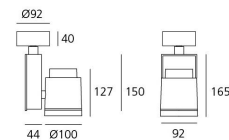

Dimensions

OPTICS

Emission:	Accent Lighting

DIMENSIONS

Length:	(cm) 9.2
Height:	(cm) 16.5
Depth:	(cm) 4.4
Cutout width:	(cm) 10
Inclination:	$-90+90$
Rotation:	355
Cutout shape:	
Weight:	1.6
Glow Wire Test:	850 °

LAMP

IP20

ELECTRICAL

Starter:	Electronics integrated
Voltage:	220V-240V

LAMPS NOT INCLUDED

Category:	HQI
Number:	1
Lbs:	HIT-TC-CE
Watt:	35
Socket:	G8.5
Type:	MT/UB-35
Luminous Flux (lm):	3000
Colour Rendering:	80-85
Colour temperature (K):	3000
Duration (h):	9000