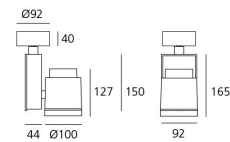

Dimensions

OPTICS

Emission: Accent Lighting

DIMENSIONS

Length:	(cm) 9.2
Height:	(cm) 16.5
Depth:	(cm) 4.4
Cutout width:	(cm) 10
Inclination:	$-90+90$
Rotation:	355
Cutout shape:	
Weight:	1.6
Glow Wire Test:	850 °

LAMP

IP20

ELECTRICAL

Starter:	Electronics integrated
Voltage:	220V-240V

LAMPS NOT INCLUDED

Category:	HQI
Number:	1
Lbs:	HIT-TC-CE
Watt:	35
Socket:	G8.5
Type:	MT/UB-35
Luminous Flux (lm):	3000
Colour Rendering:	80-85
Colour temperature (K):	3000
Duration (h):	9000