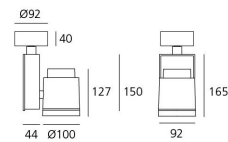

### Picto 100 Vertical Ceiling - HIT 35W FL - White

**DESIGN BY :**

Artemide

**MATERIALS :**

Aluminium and polyamide

**DESCRIPTION :**

Series of directional spotlights using high yield hite LED, metal-halide and 12V halogen lamps. Body made from aluminium and injection moulded high-quality polyamide. Choice of 5 colour options. Two design options: with horizontal or vertical power supply unit with small, medium and large size. Optic unit available in 3 sizes:  $\varnothing 70\text{mm}$ ,  $\varnothing 100\text{mm}$  and  $\varnothing 125\text{mm}$ . 2 versions: with three-phase track adapter, and with base plate for ceiling mounting. Super pure aluminium optics with a choice of up to four beam spreads, freely interchangeable. Tilt angle ranging from  $-90^\circ$  to  $90^\circ$ , rotation of up to  $355^\circ$ . Precise inclination by means of a graduation specially designed, with a locking mechanism. Monochromatic LED with warm white and neutral white tones. HIT version includes protection glass. Electronic control gear. Wide range of accessories. Not suitable for wall installation. Complies with standard EN60598-1 and other specific standards.

Optic FL (2x15° &lt; angle &lt; 2x20°)

**Light emission**

Accent Lighting

IP20

### TECHNICAL DATA SHEET

**Features**

Product name:	Picto 100 Vertical Ceiling - HIT 35W FL - White
Article Code:	M224231FL
Colour:	White
Material:	Aluminium and polyamide
Series:	Architectural
Environment:	Indoor
Area contract:	Retail, Museum & Exhibitions, Private Residence

**Dimensions****OPTICS**

Emission:	Accent Lighting
-----------	-----------------

**DIMENSIONS**

Length:	(cm) 9.2
Height:	(cm) 16.5
Depth:	(cm) 4.4
Cutout width:	(cm) 10
Inclination:	-90+90
Rotation:	355
Cutout shape:	
Weight:	1.6
Glow Wire Test:	850 °