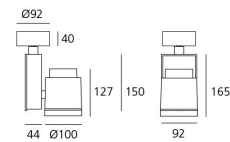

Dimensions

OPTICS

Emission:	Accent Lighting

DIMENSIONS

Length:	(cm) 9.2
Height:	(cm) 16.5
Depth:	(cm) 4.4
Cutout width:	(cm) 10
Inclination:	$-90+90$
Rotation:	355
Cutout shape:	
Weight:	1.6
Glow Wire Test:	850 °

LAMP

IP20

ELECTRICAL

Starter:	Electronics integrated
Voltage:	220V-240V

LAMPS NOT INCLUDED

Category:	HQI
Number:	1
Lbs:	HIT-TC-CE
Watt:	35
Socket:	G8.5
Type:	MT/UB-35
Luminous Flux (lm):	3000
Colour Rendering:	80-85
Colour temperature (K):	3000
Duration (h):	9000