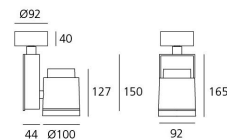

Dimensions

OPTICS

Emission:	Accent Lighting

DIMENSIONS

Length:	(cm) 9.2
Height:	(cm) 16.5
Depth:	(cm) 4.4
Cutout width:	(cm) 10
Inclination:	$-90+90$
Rotation:	355
Cutout shape:	
Weight:	1.6
Glow Wire Test:	850 °

LAMP

IP20

ELECTRICAL

Starter:	Electronics integrated
Voltage:	220V-240V

LAMPS NOT INCLUDED

Category:	HQI
Number:	1
Lbs:	HIT-TC-CE
Watt:	35
Socket:	G8.5
Type:	MT/UB-35
Luminous Flux (lm):	3000
Colour Rendering:	80-85
Colour temperature (K):	3000
Duration (h):	9000