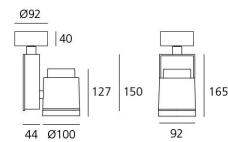

Dimensions

OPTICS

Emission: Accent Lighting

DIMENSIONS

Length:	(cm) 9.2
Height:	(cm) 16.5
Depth:	(cm) 4.4
Cutout width:	(cm) 10
Inclination:	$-90+90$
Rotation:	355
Cutout shape:	
Weight:	1.6
Glow Wire Test:	850 °

LAMP

IP20

ELECTRICAL

Starter:	Electronics integrated
Voltage:	220V-240V

LAMPS NOT INCLUDED

Category:	HQI
Number:	1
Lbs:	HIT-TC-CE
Watt:	35
Socket:	G8.5
Type:	MT/UB-35
Luminous Flux (lm):	3000
Colour Rendering:	80-85
Colour temperature (K):	3000
Duration (h):	9000