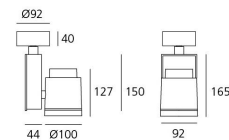

Dimensions

LAMP

IP20

ELECTRICAL

Starter:	Electronics integrated
Voltage:	220V-240V