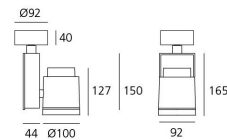

Dimensions

OPTICS

Emission: Accent Lighting

DIMENSIONS

Length:	(cm) 9.2
Height:	(cm) 16.5
Depth:	(cm) 4.4
Cutout width:	(cm) 10
Inclination:	$-90+90$
Rotation:	355
Cutout shape:	
Weight:	1.6
Glow Wire Test:	850 °

LAMPS NOT INCLUDED

Category:	HQI
Number:	1
Lbs:	HIT-TC-CE
Watt:	35
Socket:	G8.5
Type:	MT/UB-35
Luminous Flux (lm):	3000
Colour Rendering:	80-85
Colour temperature (K):	3000
Duration (h):	9000

LAMP

IP20

ELECTRICAL

Starter:	Electronics integrated
Voltage:	220V-240V