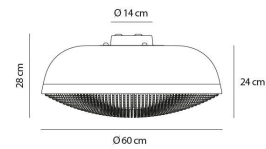

OPTICS

Emission:	Direct, indirect
-----------	------------------

DIMENSIONS

Height:	(cm) 28
Cutout width:	(cm) 60
Base Diameter:	(cm) 14
Cutout shape:	

LAMPS NOT INCLUDED

Category:	FLUO
Number:	2
Lbs:	Tc-tel
Watt:	42
Socket:	Gx24q-5
Type:	Fsmh
Colour Rendering:	N/s
Colour temperature (K):	3000
Duration (h):	10000

Dimensions**LAMP**

IP 20   

ELECTRICAL

Starter:	Electronic
Voltage:	220V-240V

DIAGRAMS

cd/klm

— C0 - C180 — C90 - C270

$\eta = 54\%$