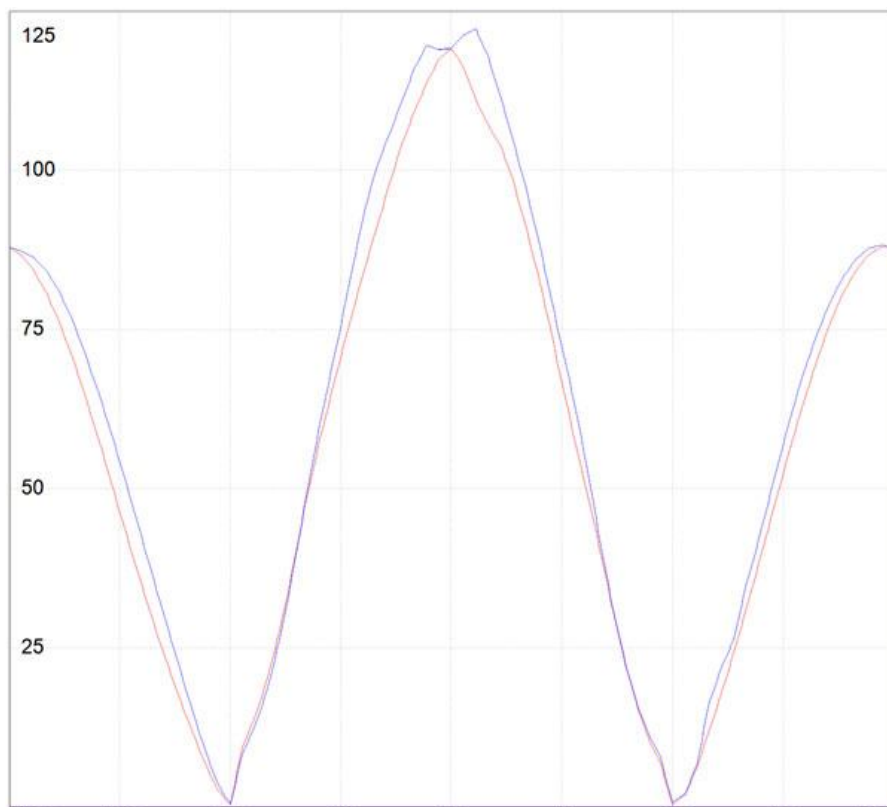

OPTICS

Emission:	Direct, indirect
-----------	------------------

DIMENSIONS

Height:	(cm) 28
Cutout width:	(cm) 60
Base Diameter:	(cm) 14
Cutout shape:	

LAMPS NOT INCLUDED

Category:	FLUO
Number:	2
Lbs:	Tc-tel
Watt:	42
Socket:	Gx24q-5
Type:	Fsmh
Colour Rendering:	N/s
Colour temperature (K):	3000
Duration (h):	10000

Dimensions**LAMP**

IP 20   

ELECTRICAL

Starter:	Electronic
Voltage:	220V-240V

DIAGRAMS

cd/klm

— C0 - C180 — C90 - C270

$\eta = 54\%$

Polar curve

cd/klm

— C0 - C180 — C90 - C270

$\eta = 54\%$

Cartesian diagram