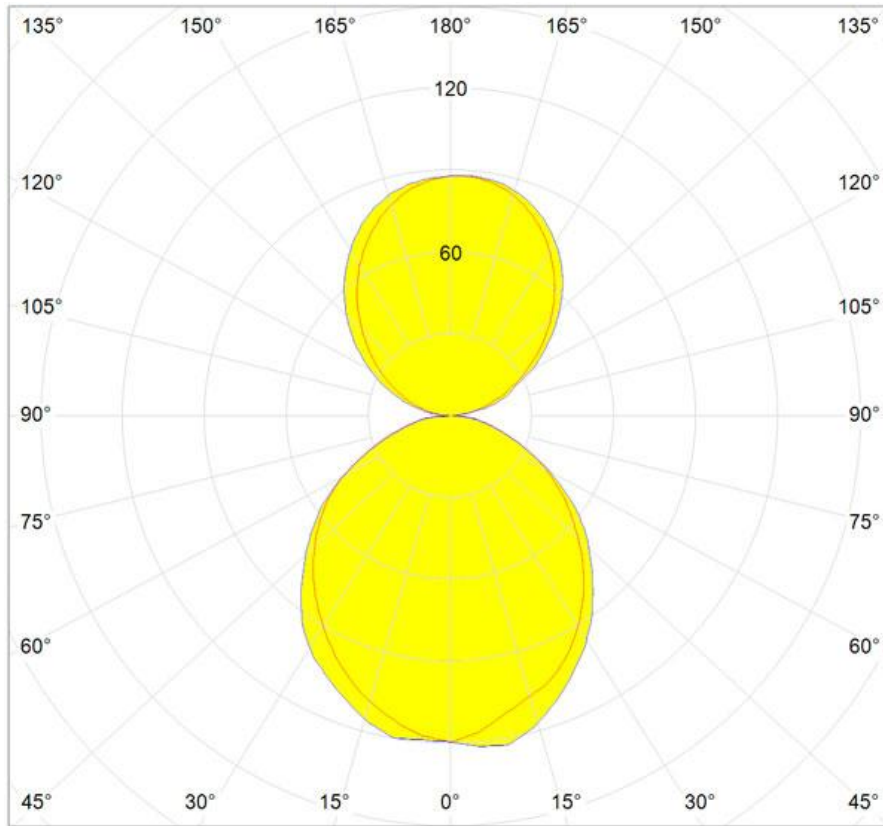

Light emission

Direct, indirect

IP 20   

TECHNICAL DATA SHEET

Features

Product name:	Spilli soffitto Fluo - Polished white
Article Code:	1657010A
Colour:	Polished white
Material:	Painted metal, plastic
Series:	Design
Environment:	Indoor
Area contract:	Private Residence

OPTICS

Emission:	Direct, indirect
-----------	------------------

DIMENSIONS

Height:	(cm) 28
Cutout width:	(cm) 60
Base Diameter:	(cm) 14
Cutout shape:	

LAMPS NOT INCLUDED

Category:	FLUO
Number:	2
Lbs:	Tc-tel
Watt:	42
Socket:	Gx24q-5
Type:	Fsmh
Colour Rendering:	N/s
Colour temperature (K):	3000
Duration (h):	10000

Dimensions**LAMP**

IP 20   

ELECTRICAL

Starter:	Electronic
Voltage:	220V-240V

DIAGRAMS

cd/klm

— C0 - C180 — C90 - C270

$\eta = 54\%$

Polar curve

cd/klm

— C0 - C180 — C90 - C270

$\eta = 54\%$

Cartesian diagram