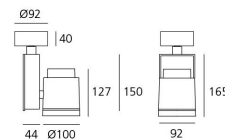

Dimensions

OPTICS

Emission:	Accent Lighting

DIMENSIONS

Length:	(cm) 9.2
Height:	(cm) 16.5
Depth:	(cm) 4.4
Cutout width:	(cm) 10
Inclination:	$-90+90$
Rotation:	355
Cutout shape:	
Weight:	1.6
Glow Wire Test:	850 °

LAMP

IP20

ELECTRICAL

Starter:	Electronics integrated
Voltage:	220V-240V

LAMPS NOT INCLUDED

Category:	HQI
Number:	1
Lbs:	HIT-TC-CE
Watt:	35
Socket:	G8.5
Type:	MT/UB-35
Luminous Flux (lm):	3000
Colour Rendering:	80-85
Colour temperature (K):	3000
Duration (h):	9000