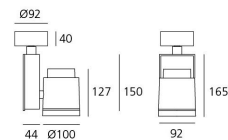

Dimensions

OPTICS

Emission: Accent Lighting

DIMENSIONS

Length:	(cm) 9.2
Height:	(cm) 16.5
Depth:	(cm) 4.4
Cutout width:	(cm) 10
Inclination:	$-90+90$
Rotation:	355
Cutout shape:	
Weight:	1.6
Glow Wire Test:	850 °

LAMP

IP20

ELECTRICAL

Starter:	Electronics integrated
Voltage:	220V-240V

LAMPS NOT INCLUDED

Category:	HQI
Number:	1
Lbs:	HIT-TC-CE
Watt:	35
Socket:	G8.5
Type:	MT/UB-35
Luminous Flux (lm):	3000
Colour Rendering:	80-85
Colour temperature (K):	3000
Duration (h):	9000