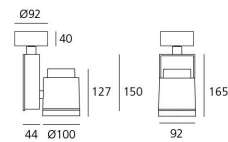

Dimensions

OPTICS

Emission:	Accent Lighting

DIMENSIONS

Length:	(cm) 9.2
Height:	(cm) 16.5
Depth:	(cm) 4.4
Cutout width:	(cm) 10
Inclination:	$-90+90$
Rotation:	355
Cutout shape:	
Weight:	1.6
Glow Wire Test:	850 °

LAMP

IP20

ELECTRICAL

Starter:	Electronics integrated
Voltage:	220V-240V

LAMPS NOT INCLUDED

Category:	HQI
Number:	1
Lbs:	HIT-TC-CE
Watt:	35
Socket:	G8.5
Type:	MT/UB-35
Luminous Flux (lm):	3000
Colour Rendering:	80-85
Colour temperature (K):	3000
Duration (h):	9000