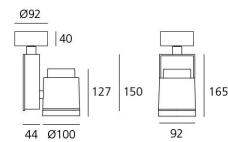

Dimensions

OPTICS

Emission: Accent Lighting

DIMENSIONS

Length:	(cm) 9.2
Height:	(cm) 16.5
Depth:	(cm) 4.4
Cutout width:	(cm) 10
Inclination:	$-90+90$
Rotation:	355
Cutout shape:	
Weight:	1.6
Glow Wire Test:	850 °

LAMP

IP20

ELECTRICAL

Starter: Electronics integrated
Voltage: 220V-240V

LAMPS NOT INCLUDED

Category:	HQI
Number:	1
Lbs:	HIT-TC-CE
Watt:	35
Socket:	G8.5
Type:	MT/UB-35
Luminous Flux (lm):	3000
Colour Rendering:	80-85
Colour temperature (K):	3000
Duration (h):	9000