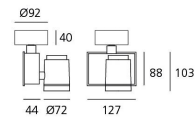

Dimensions

OPTICS

Emission:	Accent Lighting

DIMENSIONS

Length:	(cm) 12.7
Height:	(cm) 8.8
Depth:	(cm) 4.4
Cutout width:	(cm) 7.2
Inclination:	$-90+90$
Rotation:	355
Cutout shape:	
Weight:	1.4
Glow Wire Test:	850 °

LAMP

IP20

ELECTRICAL

Transformer availability:	Integrated
Voltage:	220V-240V

LAMPS NOT INCLUDED

Category:	HQI
Number:	1
Lbs:	HIT-TC-CE
Watt:	20
Socket:	GU6,5
Type:	MT/UB-20
Luminous Flux (lm):	1700
Colour Rendering:	80-85
Colour temperature (K):	3000
Class:	A