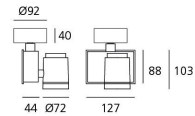

Dimensions

OPTICS

Emission:	Accent Lighting

DIMENSIONS

Length:	(cm) 12.7
Height:	(cm) 8.8
Depth:	(cm) 4.4
Cutout width:	(cm) 7.2
Inclination:	$-90+90$
Rotation:	355
Cutout shape:	
Weight:	1.4
Glow Wire Test:	850 °

LAMP

IP20

ELECTRICAL

Transformer availability:	Integrated
Voltage:	220V-240V

LAMPS NOT INCLUDED

Category:	HQI
Number:	1
Lbs:	HIT-TC-CE
Watt:	20
Socket:	GU6,5
Type:	MT/UB-20
Luminous Flux (lm):	1700
Colour Rendering:	80-85
Colour temperature (K):	3000
Class:	A