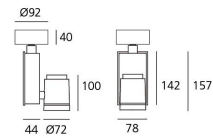

Dimensions

OPTICS

Emission: Accent Lighting

DIMENSIONS

Length:	(cm) 7.8
Height:	(cm) 14.2
Depth:	(cm) 4.4
Cutout width:	(cm) 7.2
Inclination:	$-90+90$
Rotation:	355
Cutout shape:	
Weight:	1.4
Glow Wire Test:	850 °

LAMP

IP20

ELECTRICAL

Transformer availability: Integrated
Voltage: 220V-240V

LAMPS NOT INCLUDED

Category:	HQI
Number:	1
Lbs:	HIT-TC-CE
Watt:	35
Socket:	GU6,5
Type:	MT/UB-35
Luminous Flux (lm):	1700
Colour Rendering:	80-85
Colour temperature (K):	3000
Class:	A