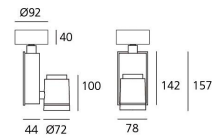

Dimensions

OPTICS

Emission:	Accent Lighting

DIMENSIONS

Length:	(cm) 7.8
Height:	(cm) 14.2
Depth:	(cm) 4.4
Cutout width:	(cm) 7.2
Inclination:	$-90+90$
Rotation:	355
Cutout shape:	
Weight:	1.4
Glow Wire Test:	850 °

LAMP

IP20

ELECTRICAL

Transformer availability:	Integrated
Voltage:	220V-240V

LAMPS NOT INCLUDED

Category:	HQI
Number:	1
Lbs:	HIT-TC-CE
Watt:	35
Socket:	GU6,5
Type:	MT/UB-35
Luminous Flux (lm):	1700
Colour Rendering:	80-85
Colour temperature (K):	3000
Class:	A