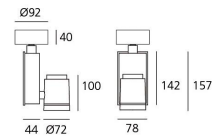

Dimensions

OPTICS

Emission:	Accent Lighting

DIMENSIONS

Length:	(cm) 7.8
Height:	(cm) 14.2
Depth:	(cm) 4.4
Cutout width:	(cm) 7.2
Inclination:	$-90+90$
Rotation:	355
Cutout shape:	
Weight:	1.4
Glow Wire Test:	850 °

LAMP

IP20

ELECTRICAL

Transformer availability:	Integrated
Voltage:	220V-240V

LAMPS NOT INCLUDED

Category:	HQI
Number:	1
Lbs:	HIT-TC-CE
Watt:	35
Socket:	GU6,5
Type:	MT/UB-35
Luminous Flux (lm):	1700
Colour Rendering:	80-85
Colour temperature (K):	3000
Class:	A