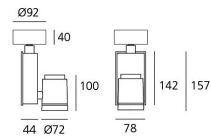

Dimensions

OPTICS

Emission:	Accent Lighting

DIMENSIONS

Length:	(cm) 7.8
Height:	(cm) 14.2
Depth:	(cm) 4.4
Cutout width:	(cm) 7.2
Inclination:	$-90+90$
Rotation:	355
Cutout shape:	
Weight:	1.4
Glow Wire Test:	850 °

LAMP

IP20

ELECTRICAL

Transformer availability:	Integrated
Voltage:	220V-240V

LAMPS NOT INCLUDED

Category:	HQI
Number:	1
Lbs:	HIT-TC-CE
Watt:	20
Socket:	GU6,5
Type:	MT/UB-20
Luminous Flux (lm):	1700
Colour Rendering:	80-85
Colour temperature (K):	3000
Class:	A