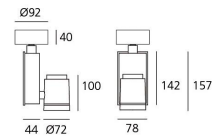

Dimensions

OPTICS

Emission: Accent Lighting

DIMENSIONS

Length:	(cm) 7.8
Height:	(cm) 14.2
Depth:	(cm) 4.4
Cutout width:	(cm) 7.2
Inclination:	$-90+90$
Rotation:	355
Cutout shape:	
Weight:	1.4
Glow Wire Test:	850 °

LAMP

IP20

ELECTRICAL

Transformer availability: Integrated
Voltage: 220V-240V

LAMPS NOT INCLUDED

Category:	HQI
Number:	1
Lbs:	HIT-TC-CE
Watt:	20
Socket:	GU6,5
Type:	MT/UB-20
Luminous Flux (lm):	1700
Colour Rendering:	80-85
Colour temperature (K):	3000
Class:	A