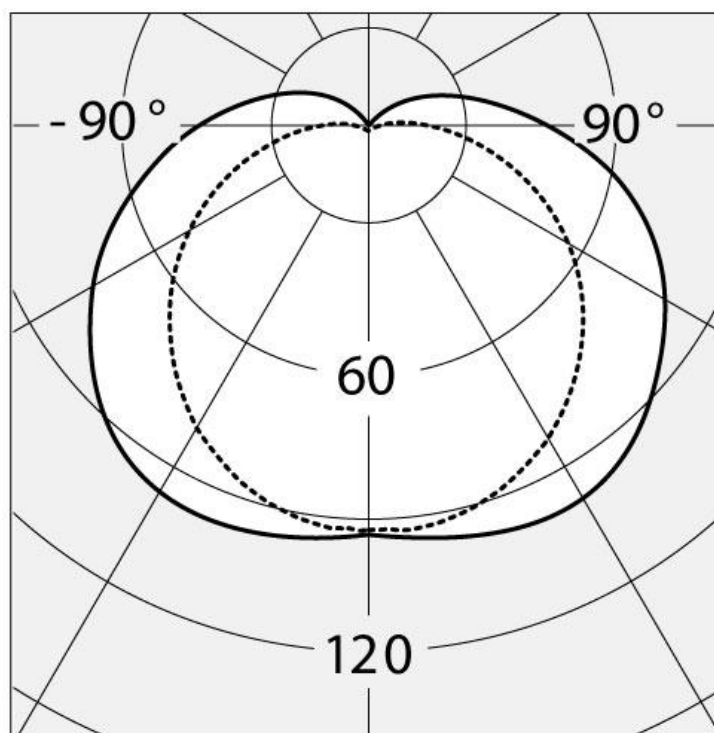

OPTICS

Emission:	Diffused And Direct
-----------	---------------------

DIMENSIONS

Length:	(cm) 33
Width:	(cm) 12
Height:	(cm) 15
Cutout shape:	

LAMPS NOT INCLUDED

Category:	FLUO
Number:	1
Lbs:	Tc-d
Watt:	18
Socket:	G24d-2
Type:	Fsq
Colour Rendering:	1b
Colour temperature (K):	3000
Duration (h):	12000

Dimensions**LAMP**

IP 54   

ELECTRICAL

Voltage:	220-240V
----------	----------

Light beam

— C=0°-180° Cd/Klm
· · · C=90°-270°

Polar curve