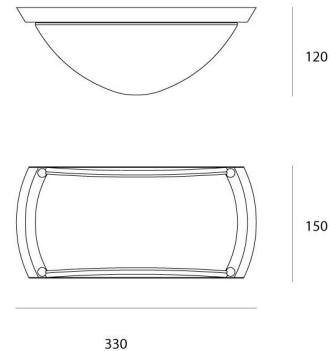

Suitable for watertight connection.

Light emission

Diffused And Direct

IP 54   

TECHNICAL DATA SHEET

Features

Product name:	Giasole parete/soffitto Fluo Silver grey
Article Code:	T051490
Colour:	Silver grey
Material:	Die-cast EN-AB 46100 aluminium, sanded sodium-calcium glass
Series:	Outdoor
Environment:	Outdoor

OPTICS

Emission:	Diffused And Direct
-----------	---------------------

DIMENSIONS

Length:	(cm) 33
Width:	(cm) 12
Height:	(cm) 15
Cutout shape:	

LAMPS NOT INCLUDED

Category:	FLUO
Number:	1
Lbs:	Tc-d
Watt:	18
Socket:	G24d-2
Type:	Fsq
Colour Rendering:	1b
Colour temperature (K):	3000
Duration (h):	12000

Dimensions**LAMP**

IP 54   

ELECTRICAL

Voltage:	220-240V
----------	----------

Light beam

— C=0°-180° Cd/Klm
· · · C=90°-270°

Polar curve