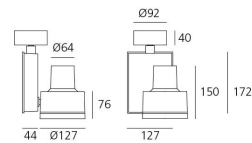

PRODUCT DATA SHEET

Picto 125 HIT 150W WFL Ceiling - Silver

**DESIGN BY :**

Artemide

MATERIALS :

Aluminium

DESCRIPTION :

Directional spotlight using metal halide lamps. Comes with surface plate for ceiling mounting. Body made from aluminium with paint finish. Pure aluminium optics. Tilt angle ranging from -90° to 90°, rotation of up to 355°. Electronic control gear. Safety glass included. Wide range of accessories. Not suitable for wall installation. Complies with standard EN60598-1 and other specific standards.

Optic WFL (2x20° < Angle < 2x30 °)

Light emission

Accent Lighting

IP20

TECHNICAL DATA SHEET

Features

Product name:	Picto 125 HIT 150W WFL Ceiling - Silver
Article Code:	M225661WFL
Colour:	Silver
Material:	Aluminium
Series:	Architectural
Environment:	Indoor
Area contract:	Retail, Museum & Exhibitions, , Private Residence

OPTICS

Emission: Accent Lighting

DIMENSIONS

Width:	(cm) 12.7
Height:	(cm) 17.2
Cutout width:	(cm) 12.7
Inclination:	-90/+90
Rotation:	355
Cutout shape:	
Weight:	2.3
Glow Wire Test:	850 °

LAMPS NOT INCLUDED

Category:	HQI
Number:	1
Lbs:	HIT-CE
Watt:	150
Socket:	G12
Type:	MT/UB-150
Luminous Flux (lm):	14000
Colour Rendering:	80-85
Colour temperature (K):	3000
Duration (h):	10000

Dimensions**LAMP**

IP20

ELECTRICALStarter: Electronic integrated
Voltage: 220V-240V