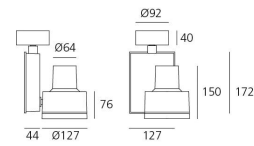

Optic WFL (2x20° < Angle < 2x30 °)

Light emission

Accent Lighting

IP20

TECHNICAL DATA SHEET

Features

Product name:	Picto 125 HIT 150W WFL Ceiling - Black
Article Code:	M225641WFL
Colour:	Black
Material:	Aluminium
Series:	Architectural
Environment:	Indoor
Area contract:	Retail, Museum & Exhibitions, , Private Residence

OPTICS

Emission: Accent Lighting

DIMENSIONS

Width:	(cm) 12.7
Height:	(cm) 17.2
Cutout width:	(cm) 12.7
Inclination:	-90/+90
Rotation:	355
Cutout shape:	
Weight:	2.3
Glow Wire Test:	850 °

LAMPS NOT INCLUDED

Category:	HQI
Number:	1
Lbs:	HIT-CE
Watt:	150
Socket:	G12
Type:	MT/UB-150
Luminous Flux (lm):	14000
Colour Rendering:	80-85
Colour temperature (K):	3000
Duration (h):	10000

Dimensions**LAMP**

IP20

ELECTRICAL