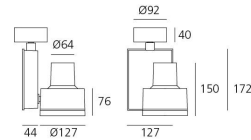

Dimensions

LAMP

IP20

ELECTRICAL

Starter:	Electronic integrated
Voltage:	220V-240V