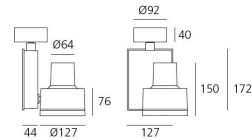

PRODUCT DATA SHEET

Picto 125 HIT 150W WFL Ceiling - White

**DESIGN BY :**

Artemide

MATERIALS :

Aluminium

DESCRIPTION :

Directional spotlight using metal halide lamps. Comes with surface plate for ceiling mounting. Body made from aluminium with paint finish. Pure aluminium optics. Tilt angle ranging from -90° to 90°, rotation of up to 355°. Electronic control gear. Safety glass included. Wide range of accessories. Not suitable for wall installation. Complies with standard EN60598-1 and other specific standards.

Optic WFL (2x20° < Angle < 2x30 °)

Light emission

Accent Lighting

IP20

TECHNICAL DATA SHEET

Features

Product name:	Picto 125 HIT 150W WFL Ceiling - White
Article Code:	M225631WFL
Colour:	White
Material:	Aluminium
Series:	Architectural
Environment:	Indoor
Area contract:	Retail, Museum & Exhibitions, , Private Residence

OPTICS

Emission: Accent Lighting

DIMENSIONS

Width:	(cm) 12.7
Height:	(cm) 17.2
Cutout width:	(cm) 12.7
Inclination:	-90/+90
Rotation:	355
Cutout shape:	
Weight:	2.3
Glow Wire Test:	850 °

LAMPS NOT INCLUDED

Category:	HQI
Number:	1
Lbs:	HIT-CE
Watt:	150
Socket:	G12
Type:	MT/UB-150
Luminous Flux (lm):	14000
Colour Rendering:	80-85
Colour temperature (K):	3000
Duration (h):	10000

Dimensions**LAMP**

IP20

ELECTRICAL