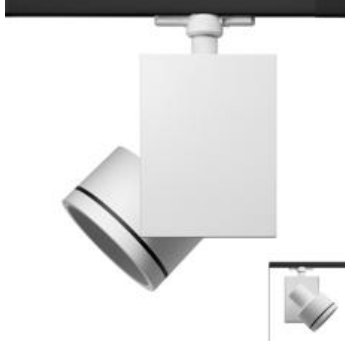

PRODUCT DATA SHEET

Picto 125 HIT 150W WFL Ceiling - White

**DESIGN BY :**

Artemide

MATERIALS :

Aluminium

DESCRIPTION :

Directional spotlight using metal halide lamps. Comes with surface plate for ceiling mounting. Body made from aluminium with paint finish. Pure aluminium optics. Tilt angle ranging from -90° to 90°, rotation of up to 355°. Electronic control gear. Safety glass included. Wide range of accessories. Not suitable for wall installation. Complies with standard EN60598-1 and other specific standards.

Optic WFL (2x20° < Angle < 2x30 °)

Light emission

Accent Lighting

IP20

TECHNICAL DATA SHEET

Features

Product name:	Picto 125 HIT 150W WFL Ceiling - White
Article Code:	M225631WFL
Colour:	White
Material:	Aluminium
Series:	Architectural
Environment:	Indoor
Area contract:	Retail, Museum & Exhibitions, , Private Residence

OPTICS

Emission: Accent Lighting

DIMENSIONS

Width:	(cm) 12.7
Height:	(cm) 17.2
Cutout width:	(cm) 12.7
Inclination:	-90/+90
Rotation:	355
Cutout shape:	
Weight:	2.3
Glow Wire Test:	850 °

LAMPS NOT INCLUDED