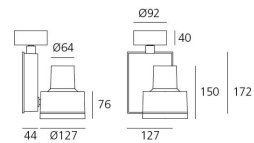

#### DIMENSIONS

Width:	(cm) 12.7
Height:	(cm) 17.2
Cutout width:	(cm) 12.7
Inclination:	-90/+90
Rotation:	355
Cutout shape:	
Weight:	2.3
Glow Wire Test:	850 °

#### Dimensions