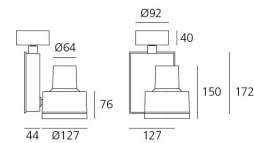

#### DIMENSIONS

Width:	(cm) 12.7
Height:	(cm) 17.2
Cutout width:	(cm) 12.7
Inclination:	-90/+90
Rotation:	355
Cutout shape:	
Weight:	2.3
Glow Wire Test:	850 °

#### Dimensions