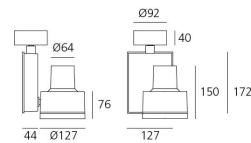

Optic WFL (2x20° < Angle < 2x30 °)

Light emission

Accent Lighting

IP20  

TECHNICAL DATA SHEET

Features

Product name:	Picto 125 HIT 150W WFL Ceiling - Black/White
Article Code:	M225611WFL
Colour:	Black/White
Material:	Aluminium
Series:	Architectural
Environment:	Indoor
Area contract:	Retail, Museum & Exhibitions, , Private Residence

OPTICS

Emission: Accent Lighting

DIMENSIONS

Width:	(cm) 12.7
Height:	(cm) 17.2
Cutout width:	(cm) 12.7
Inclination:	-90/+90
Rotation:	355
Cutout shape:	
Weight:	2.3
Glow Wire Test:	850 °

LAMPS NOT INCLUDED

Category:	HQI
Number:	1
Lbs:	HIT-CE
Watt:	150
Socket:	G12
Type:	MT/UB-150
Luminous Flux (lm):	14000
Colour Rendering:	80-85
Colour temperature (K):	3000
Duration (h):	10000

Dimensions

LAMP

IP20  

ELECTRICAL