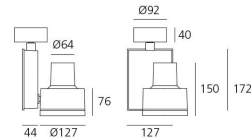

PRODUCT DATA SHEET

Picto 125 HIT 70W WFL Ceiling - Silver

**DESIGN BY :**

Artemide

MATERIALS :

Aluminium

DESCRIPTION :

Directional spotlight using metal halide lamps. Comes with surface plate for ceiling mounting. Body made from aluminium with paint finish. Pure aluminium optics. Tilt angle ranging from -90° to 90°, rotation of up to 355°. Electronic control gear. Safety glass included. Wide range of accessories. Not suitable for wall installation. Complies with standard EN60598-1 and other specific standards.

Optic WFL (2x20° < Angle < 2x30 °)

Light emission

Accent Lighting

IP20

TECHNICAL DATA SHEET

Features

Product name:	Picto 125 HIT 70W WFL Ceiling - Silver
Article Code:	M225561WFL
Colour:	Silver
Material:	Aluminium
Series:	Architectural
Environment:	Indoor
Area contract:	Retail, Museum & Exhibitions, , Private Residence

OPTICS

Emission: Accent Lighting

DIMENSIONS

Width:	(cm) 12.7
Height:	(cm) 17.2
Cutout width:	(cm) 12.7
Inclination:	-90/+90
Rotation:	355
Cutout shape:	
Weight:	2.3
Glow Wire Test:	850 °

LAMPS NOT INCLUDED

Category:	HQI
Number:	1
Lbs:	HIT-CE
Watt:	70
Socket:	G12
Type:	MT/UB-70
Luminous Flux (lm):	6600
Colour Rendering:	80-85
Colour temperature (K):	3000
Duration (h):	12000

Dimensions**LAMP**

IP20

ELECTRICAL