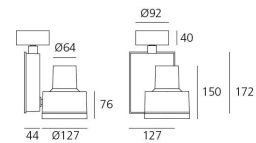

#### Features

|                |   |
|----------------|---|
| Product name:  | Picto 125 HIT 70W WFL Ceiling - White             |
| Article Code:  | M225531WFL  |
| Colour:        | White   |
| Material:      | Aluminium   |
| Series:        | Architectural                                     |
| Environment:   | Indoor  |
| Area contract: | Retail, Museum & Exhibitions, , Private Residence |

#### DIMENSIONS

|                 |           |
|-----------------|-----------|
| Width:          | (cm) 12.7 |
| Height:         | (cm) 17.2 |
| Cutout width:   | (cm) 12.7 |
| Inclination:    | -90/+90   |
| Rotation:       | 355       |
| Cutout shape:   |           |
| Weight:         | 2.3       |
| Glow Wire Test: | 850 °     |

#### Dimensions