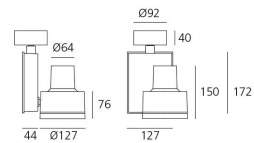

PRODUCT DATA SHEET

Picto 125 HIT 70W VWFL Ceiling plate - White/Antracite grey

DESIGN BY :

Artemide

MATERIALS :

Aluminium

DESCRIPTION :

Directional spotlight using metal halide lamps. Comes with surface plate for ceiling mounting. Body made from aluminium with paint finish. Pure aluminium optics. Tilt angle ranging from -90° to 90°, rotation of up to 355°. Electronic control gear. Safety glass included. Wide range of accessories. Not suitable for wall installation. Complies with standard EN60598-1 and other specific standards.

Optic VWFL (Angle > 2x30 °)

Light emission

Accent Lighting

IP20  

TECHNICAL DATA SHEET

Features

Product name:	Picto 125 HIT 70W VWFL Ceiling plate - White/Antracite grey
Article Code:	M225521VWFL
Colour:	White/Antracite grey
Material:	Aluminium
Series:	Architectural
Environment:	Indoor
Area contract:	Retail, Museum & Exhibitions, , Private Residence

OPTICS

Emission: Accent Lighting

DIMENSIONS

Width:	(cm) 12.7
Height:	(cm) 17.2
Cutout width:	(cm) 12.7
Inclination:	-90/+90
Rotation:	355
Cutout shape:	
Weight:	2.3
Glow Wire Test:	850 °

LAMPS NOT INCLUDED

Category:	HQI
Number:	1
Lbs:	HIT-CE
Watt:	70
Socket:	G12
Type:	MT/UB-70
Luminous Flux (lm):	6600
Colour Rendering:	80-85
Colour temperature (K):	3000
Duration (h):	12000

Dimensions

LAMP

IP20  

ELECTRICAL

Starter:	Electronic integrated
Voltage:	220V-240V